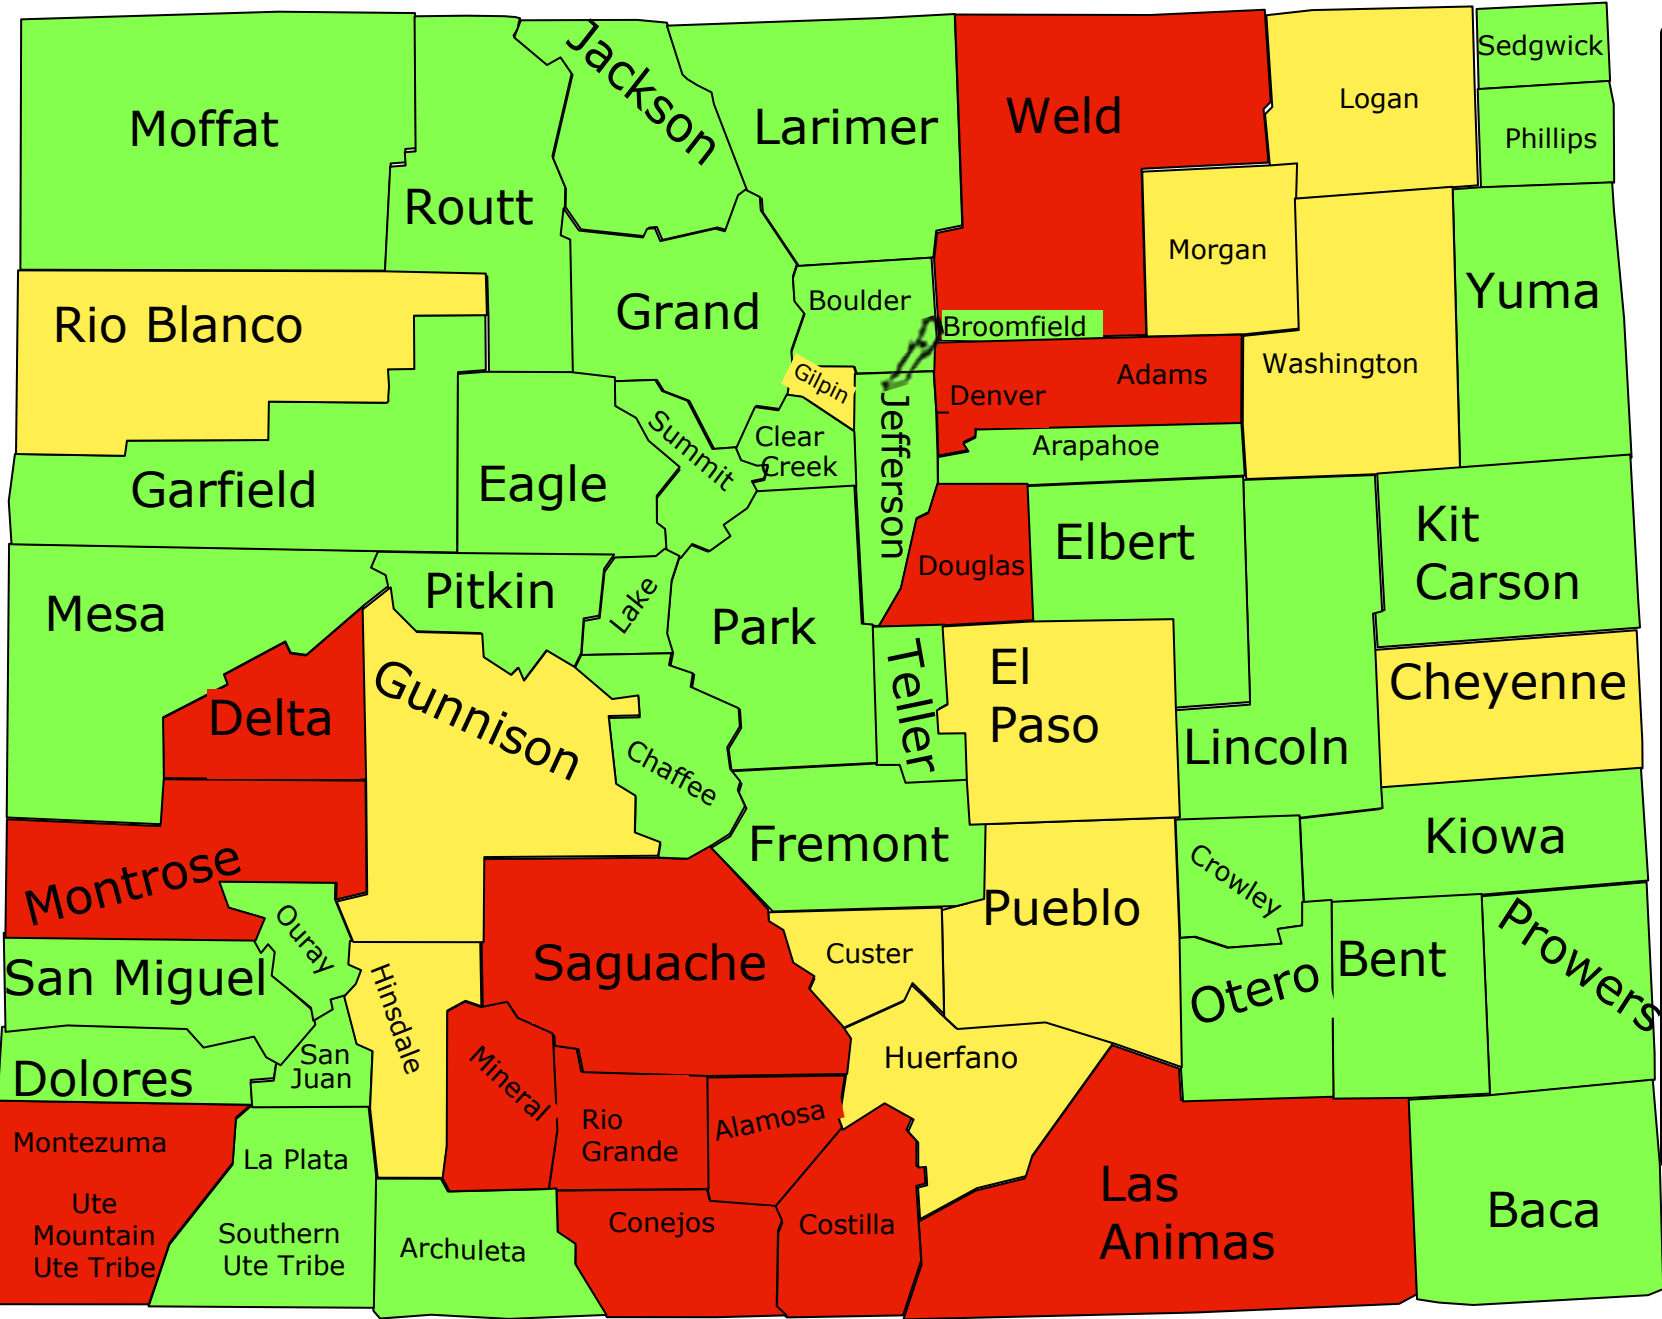

# Colorado DR Implementation Status Map

**60%**

DR Counties: 38

**18%**

In Progress: 12

**22%**

Not In Progress: 14

Updated 8/28/19